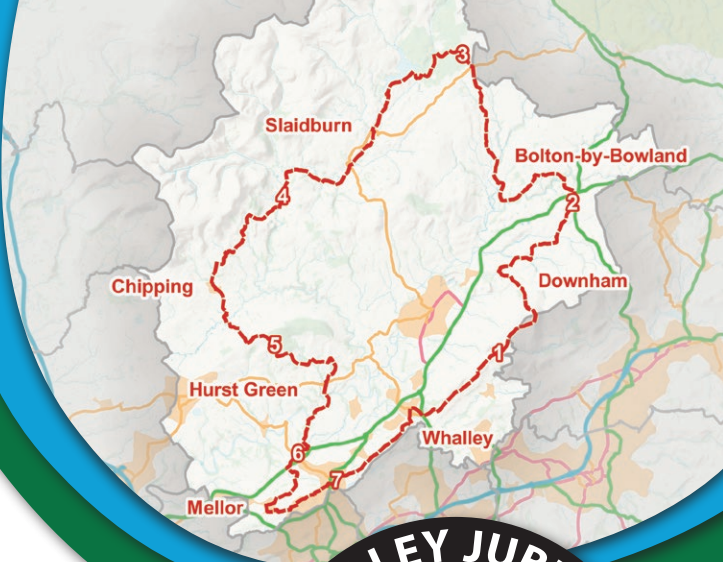

Cllr Stuart Hirst Borough Mayor 2022-23

THE RIBBLE VALLEY JUBILEE TRAIL

*The Mayor's Circular
Walking Trail around the
beautiful Ribble Valley*

1. Whalley – Downham (via Pendle Hill) (8.9 miles)
2. Downham – Bolton by Bowland (9.8 miles)
3. Bolton by Bowland – Slaidburn (11.2 miles)
4. Slaidburn – Chipping (11.2 miles)
5. Chipping – Hurst Green (7.1 miles)
6. Hurst Green – Mellor (6.7 miles)
7. Mellor – Whalley (7.7 miles)